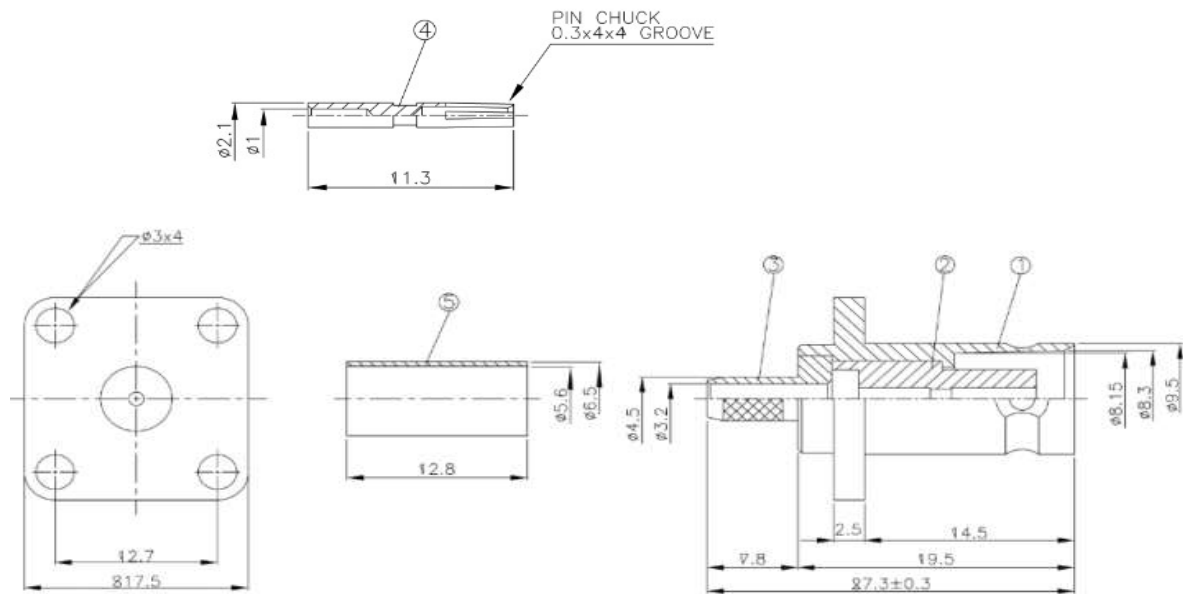

B-605

BNC Einbaubuchse 4-Loch, 12,7mm crimp / RG58, RF195, HF50

NO	DESCRIPTION	MATERIAL	Q'TY	FINISH
1	BODY 1	BRASS	1	NICKEL
2	INSULATION	TEFLON	1	TEFLON
3	BODY 2	BRASS	1	GOLD
4	PIN	BRASS	1	NICKEL
5	RONG	BRASS	1	NICKEL